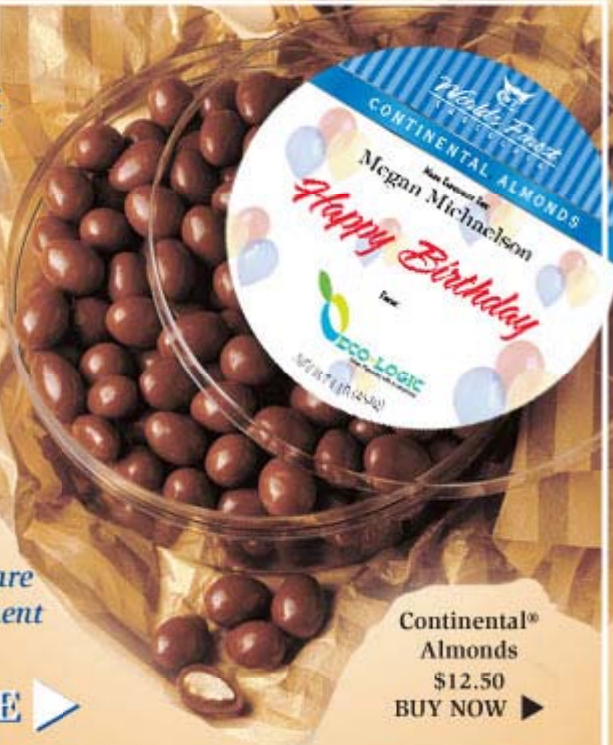

[LEARN MORE](#) ▶

Continental®
Almonds
\$12.50
[BUY NOW](#) ▶

50% off Shipping on orders \$50 or more

see below for details

[SHOP BEST SELLERS](#) ▶

[SHOP PERSONALIZED GIFTS](#) ▶

*Enter promotion code E209B in your shopping cart before you check out to receive this 50% off shipping on orders \$50 or more promotion. Cannot be used in conjunction with other discounts or on previous orders. We reserve the right to limit or exclude certain items from this promotion at our sole discretion. We reserve the right to cancel this promotion at anytime without notice. One time use only. Cannot be used by WFC employees. Offer is valid from 2/24/09 through 2/27/2009.